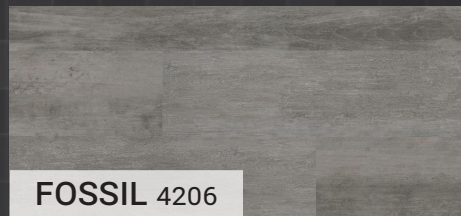

COLOR OPTIONS

VERSATYL

A low-cost solution for non-performance areas. Versatyle is a luxury vinyl tile that provides a safer, quieter + more premium design than other traditional hard surfaces.

TWEED 4213

WHEAT 4201

DUSTY HICKORY 4202

WEATHERED OAK 4203

SANDY HICKORY 4204

FAWN OAK 4205

FOSSIL 4206

RED OAK 4207

ANTIQUÉ OAK 4208

GRAPHITE 4209

CONCRETE 4210

SLAB 4211

PAVEMENT 4212