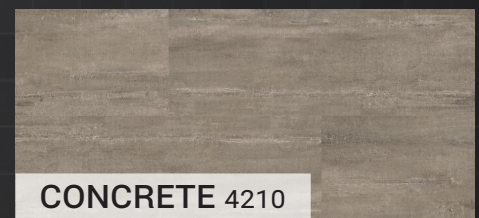

COLOR OPTIONS

VERSATYL

A low-cost solution for non-performance areas. Versatyle is a luxury vinyl tile that provides a safer, quieter + more premium design than other traditional hard surfaces.

TWEED 4213

WHEAT 4201

DUSTY HICKORY 4202

WEATHERED OAK 4203

SANDY HICKORY 4204

FAWN OAK 4205

FOSSIL 4206

RED OAK 4207

ANTIQUÉ OAK 4208

GRAPHITE 4209

CONCRETE 4210

SLAB 4211

PAVEMENT 4212