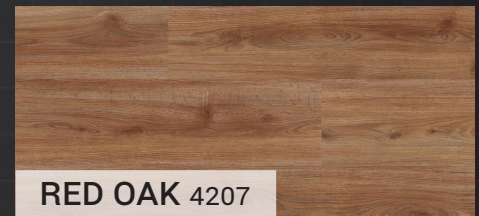

COLOR OPTIONS

VERSATYL

A low-cost solution for non-performance areas. Versatyle is a luxury vinyl tile that provides a safer, quieter + more premium design than other traditional hard surfaces.

TWEED 4213

WHEAT 4201

DUSTY HICKORY 4202

WEATHERED OAK 4203

SANDY HICKORY 4204

FAWN OAK 4205

FOSSIL 4206

RED OAK 4207

ANTIQUÉ OAK 4208

GRAPHITE 4209

CONCRETE 4210

SLAB 4211

PAVEMENT 4212