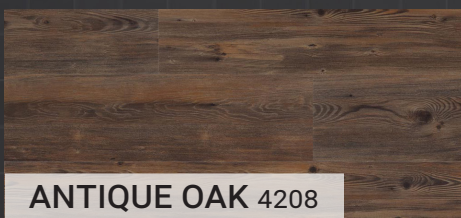

COLOR OPTIONS

VERSATYL

A low-cost solution for non-performance areas. Versatyle is a luxury vinyl tile that provides a safer, quieter + more premium design than other traditional hard surfaces.

TWEED 4213

WHEAT 4201

DUSTY HICKORY 4202

WEATHERED OAK 4203

SANDY HICKORY 4204

FAWN OAK 4205

FOSSIL 4206

RED OAK 4207

ANTIQUÉ OAK 4208