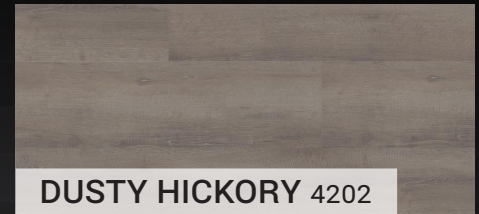

COLOR OPTIONS

VERSATYL

A low-cost solution for non-performance areas. Versatyle is a luxury vinyl tile that provides a safer, quieter + more premium design than other traditional hard surfaces.

TWEED 4213

WHEAT 4201

DUSTY HICKORY 4202

WEATHERED OAK 4203

SANDY HICKORY 4204

FAWN OAK 4205

FOSSIL 4206

RED OAK 4207

ANTIQUÉ OAK 4208