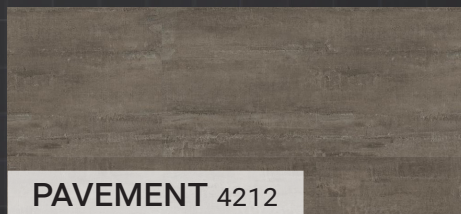

COLOR OPTIONS

VERSATYL

A low-cost solution for non-performance areas. Versatyle is a luxury vinyl tile that provides a safer, quieter + more premium design than other traditional hard surfaces.

TWEED 4213

WHEAT 4201

DUSTY HICKORY 4202

WEATHERED OAK 4203

SANDY HICKORY 4204

FAWN OAK 4205

FOSSIL 4206

RED OAK 4207

ANTIQUÉ OAK 4208

GRAPHITE 4209

CONCRETE 4210

SLAB 4211

PAVEMENT 4212