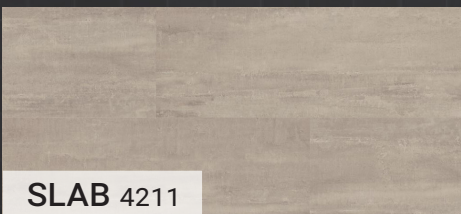

COLOR OPTIONS

VERSATYL

A low-cost solution for non-performance areas. Versatyle is a luxury vinyl tile that provides a safer, quieter + more premium design than other traditional hard surfaces.

TWEED 4213

WHEAT 4201

DUSTY HICKORY 4202

WEATHERED OAK 4203

SANDY HICKORY 4204

FAWN OAK 4205

FOSSIL 4206

RED OAK 4207

ANTIQUÉ OAK 4208

GRAPHITE 4209

CONCRETE 4210

SLAB 4211

PAVEMENT 4212