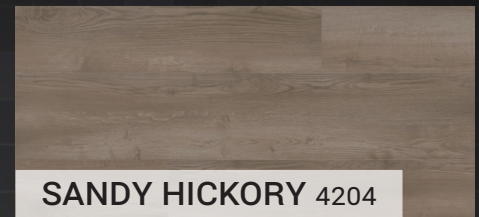

COLOR OPTIONS

VERSATYL

A low-cost solution for non-performance areas. Versatyle is a luxury vinyl tile that provides a safer, quieter + more premium design than other traditional hard surfaces.

TWEED 4213

WHEAT 4201

DUSTY HICKORY 4202

WEATHERED OAK 4203

SANDY HICKORY 4204

FAWN OAK 4205

FOSSIL 4206

RED OAK 4207

ANTIQUÉ OAK 4208