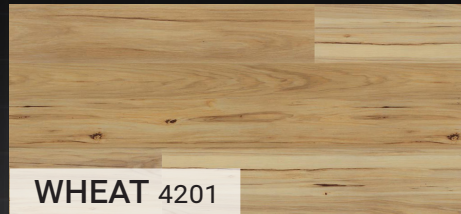

COLOR OPTIONS

VERSATYL

A low-cost solution for non-performance areas. Versatyle is a luxury vinyl tile that provides a safer, quieter + more premium design than other traditional hard surfaces.

TWEED 4213

WHEAT 4201

DUSTY HICKORY 4202

WEATHERED OAK 4203

SANDY HICKORY 4204

FAWN OAK 4205

FOSSIL 4206

RED OAK 4207

ANTIQUÉ OAK 4208