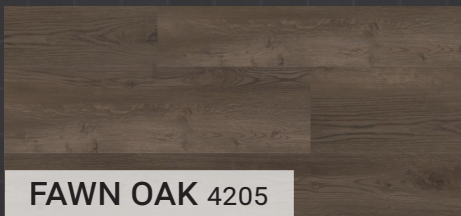

COLOR OPTIONS

VERSATYL

A low-cost solution for non-performance areas. Versatyle is a luxury vinyl tile that provides a safer, quieter + more premium design than other traditional hard surfaces.

TWEED 4213

WHEAT 4201

DUSTY HICKORY 4202

WEATHERED OAK 4203

SANDY HICKORY 4204

FAWN OAK 4205

FOSSIL 4206

RED OAK 4207

ANTIQUÉ OAK 4208