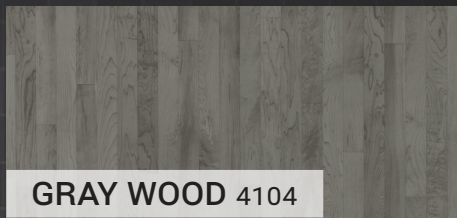

COLOR OPTIONS

VERSA

Innovated as a dual-layered sport flooring surface for high-performance athletic movements, shock absorption + a ultra hygienic finish. Versa is designed to replicate a timeless aesthetic with a honeycomb shock pad + sport vinyl top. It's heterogeneous wear layer is combined with a specialty nano-poly technology resulting in a low-maintenance floor with extreme resistance to wear.

BEECH 4101

OAK 4102

MAPLE 4103

GRAY WOOD 4104

SLATE 4105

ONYX 4106

SAPPHIRE 4107