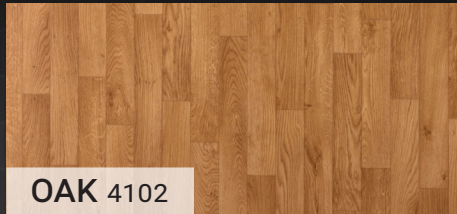

COLOR OPTIONS

VERSA

Innovated as a dual-layered sport flooring surface for high-performance athletic movements, shock absorption + a ultra hygienic finish. Versa is designed to replicate a timeless aesthetic with a honeycomb shock pad + sport vinyl top. It's heterogeneous wear layer is combined with a specialty nano-poly technology resulting in a low-maintenance floor with extreme resistance to wear.

BEECH 4101

OAK 4102

MAPLE 4103

GRAY WOOD 4104

SLATE 4105

ONYX 4106

SAPPHIRE 4107