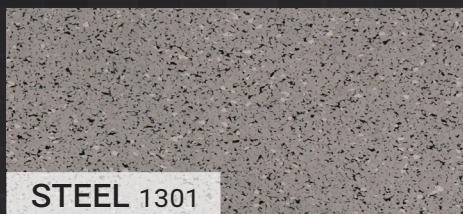

COLOR OPTIONS

REFLEX + REFLEX XL

Built to maximize the comfort of training + minimizing the shock of impact, Reflex is a versatile + economical solution for your fitness facility. Offered as a roll in three thicknesses + 19 colors; Reflex is engineered to be combined with Grid's other products to complete the ultimate athletic space.

CORE SERIES

IRON 1102

BLACK 1101

GRAY 1103

SMOKE 1104

COBALT 1105

SAND 1106

VOLCANO 1107

FLEX SERIES

SLATE 1201

MINERAL 1202

FLAME 1203

BLUFF 1204

FIT SERIES

PEWTER 1308

STEEL 1301

CHARCOAL 1302

ASPHALT 1303

GUNMETAL 1304

HAZE 1305

DESERT 1306

COPPER 1307