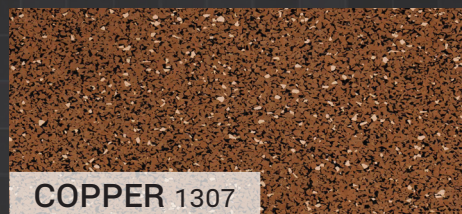

COLOR OPTIONS

REFLEX + REFLEX XL

Built to maximize the comfort of training + minimizing the shock of impact, Reflex is a versatile + economical solution for your fitness facility. Offered as a roll in three thicknesses + 19 colors; Reflex is engineered to be combined with Grid's other products to complete the ultimate athletic space.

CORE SERIES

IRON 1102

BLACK 1101

GRAY 1103

SMOKE 1104

COBALT 1105

SAND 1106

VOLCANO 1107

FLEX SERIES

SLATE 1201

MINERAL 1202

FLAME 1203

BLUFF 1204

FIT SERIES

PEWTER 1308

STEEL 1301

CHARCOAL 1302

ASPHALT 1303

GUNMETAL 1304

HAZE 1305

DESERT 1306

COPPER 1307