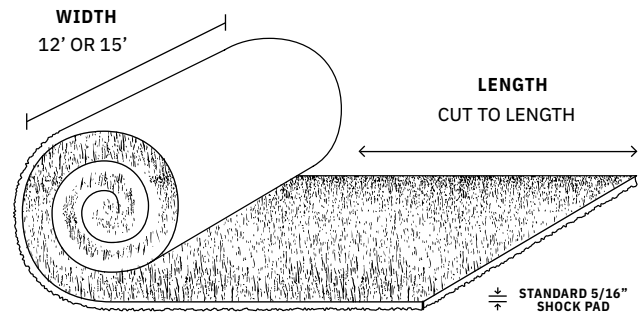

SPECS & FEATURES

OUR TRAINING TURF IS READY TO ROLL.

Grid Training Turf is a durable synthetic solution for indoor and outdoor spaces. With a 5/16" built-in shock pad and dual-fiber pile, our customizable system looks cleaner and ages better. Our turf has a true grass texture that holds up to the intense demands of modern athletic training and promotes a safe environment with our signature best-in-class aesthetic.

FEATURES

- Non-rubber infill engineered for athletes
- Dual-fiber pile technology
- 5/16" shock pad
- Optional rubber shock pad upgrades available in 3 thicknesses
- Sewn-in logos and game lines
- Dense and resilient with 5-year warranty
- Designed for both comfort with body contact and durable for sled work.

TURF PRODUCT DATA

SURFACE	SEAMLESS, SOFT, TEXTURED GRASS
SYSTEM THICKNESS	1"
PILE THICKNESS	11/16"
SYSTEM WEIGHT	145 OZ/SQ.YARD
FACE WEIGHT	45 OZ/SQ.YARD
BACKING WEIGHT	8 OZ/SQ.YARD
LINEAR DENSITY	9550 DENIER
FIBER THICKNESS	10 MILS
MANUFACTURING GAUGE	1/4"
STITCH RATE	14.5 PER 3"

TURF SPECS

Rolls of turf are two-ply with a standard 5/16" shock pad or an upgraded rubber shock pad available in 3 thickness options and cut to length.

ROLL WITH STANDARD 5/16" SHOCK PAD

ROLL WITH STANDARD 5/16" + UPGRADED RUBBER SHOCK PAD