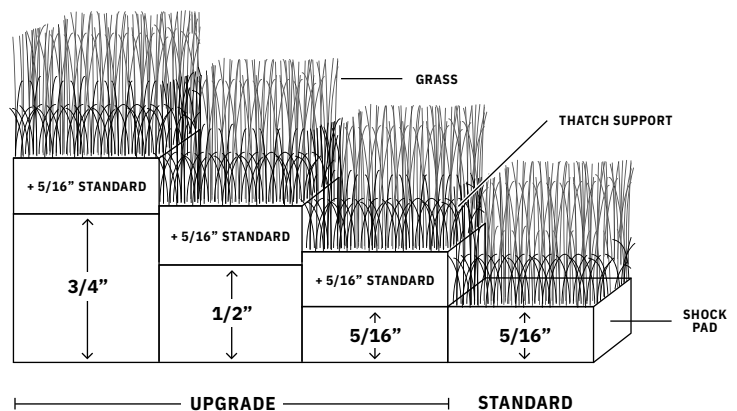

3 THICKNESS OPTIONS FOR UPGRADED RUBBER SHOCK PAD