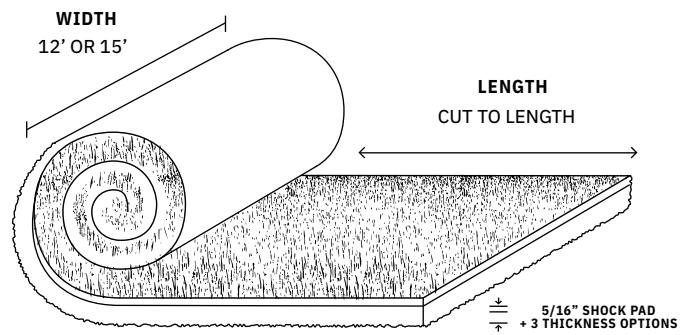

FEATURES

- Non-rubber infill engineered for athletes
- Dual-fiber pile technology
- 5/16" shock pad
- Optional rubber shock pad upgrades available in 3 thicknesses
- Sewn-in logos and game lines
- Dense and resilient with 5-year warranty
- Designed for both comfort with body contact and durable for sled work.

TURF PRODUCT DATA

SURFACE	SEAMLESS, SOFT, TEXTURED GRASS
SYSTEM THICKNESS	1"
PILE THICKNESS	11/16"
SYSTEM WEIGHT	145 OZ/SQ.YARD
FACE WEIGHT	45 OZ/SQ.YARD
BACKING WEIGHT	8 OZ/SQ.YARD
LINEAR DENSITY	9550 DENIER
FIBER THICKNESS	10 MILS
MANUFACTURING GAUGE	1/4"
STITCH RATE	14.5 PER 3"

TURF SPECS

Rolls of turf are two-ply with a standard 5/16" shock pad or an upgraded rubber shock pad available in 3 thickness options and cut to length.

ROLL WITH STANDARD 5/16" SHOCK PAD

ROLL WITH STANDARD 5/16" + UPGRADED RUBBER SHOCK PAD