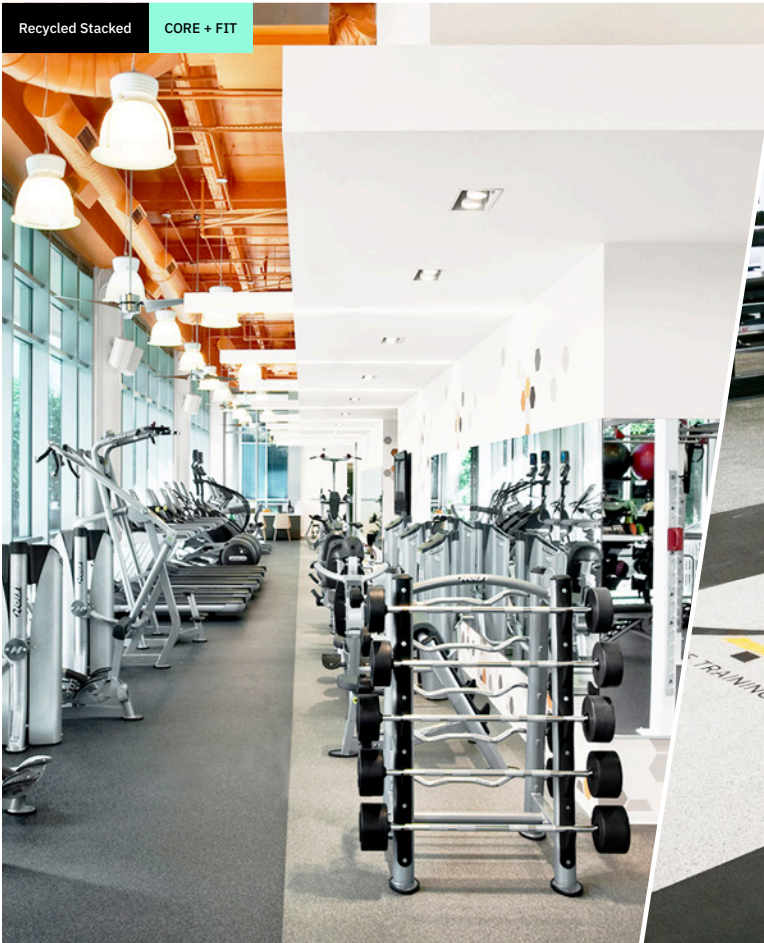

Recycled Stacked

CORE + FIT