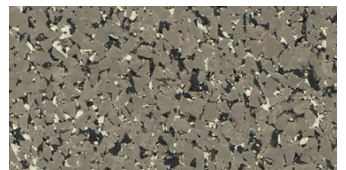

CORE

Core is our set of solid and lightly patterned fleck color.

FLEX

Flex adds just that, more flecks. When viewed as a large floor, reads as our most patterned rubber floor.

FIT

Fit adds the most flecks into the rubber getting away from a black floor and reading as a solid color.

Pewter