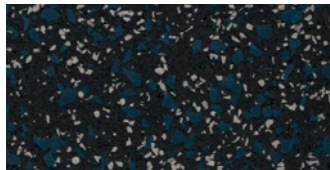

CORE

Core is our set of solid and lightly patterned fleck color.

FLEX

Flex adds just that, more flecks. When viewed as a large floor, reads as our most patterned rubber floor.

Mineral

FIT

Fit adds the most flecks into the rubber getting away from a black floor and reading as a solid color.