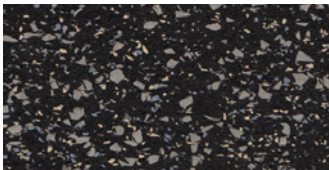

FLEX

Flex adds just that, more flecks. When viewed as a large floor, reads as our most patterned rubber floor.

Slate