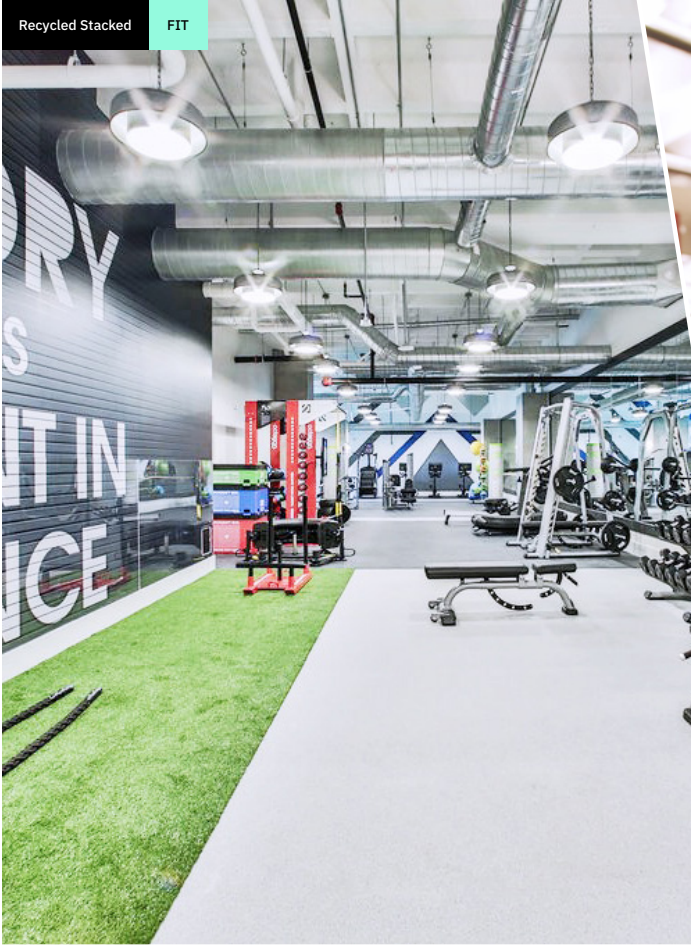

Recycled Rolls

CORE

Recycled Stacked

FIT