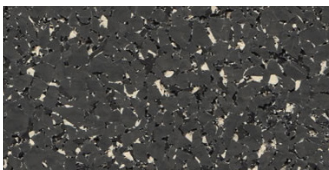

## CORE

Core is our set of solid and lightly patterned fleck color.

Black

Gray

Iron

Smoke

Cobalt

Sand

## FIT

Fit adds the most flecks into the rubber getting away from a black floor and reading as a solid color.

Steel

Charcoal

Asphalt

Copper

Gunmetal

Haze