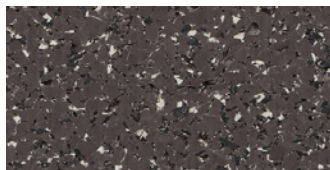

## CORE

Core is our set of solid and lightly patterned fleck color.

Black

Gray

Iron

Smoke

Cobalt

Sand

## FIT

Fit adds the most flecks into the rubber getting away from a black floor and reading as a solid color.

Steel

Charcoal

Asphalt

Copper

Gunmetal

Haze