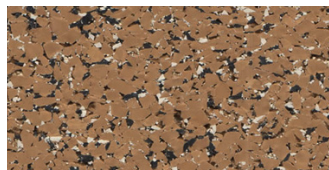

## CORE

Core is our set of solid and lightly patterned fleck color.

Black

Gray

Iron

Smoke

Cobalt

Sand

## FIT

Fit adds the most flecks into the rubber getting away from a black floor and reading as a solid color.

Steel

Charcoal

Asphalt

Copper

Gunmetal

Haze