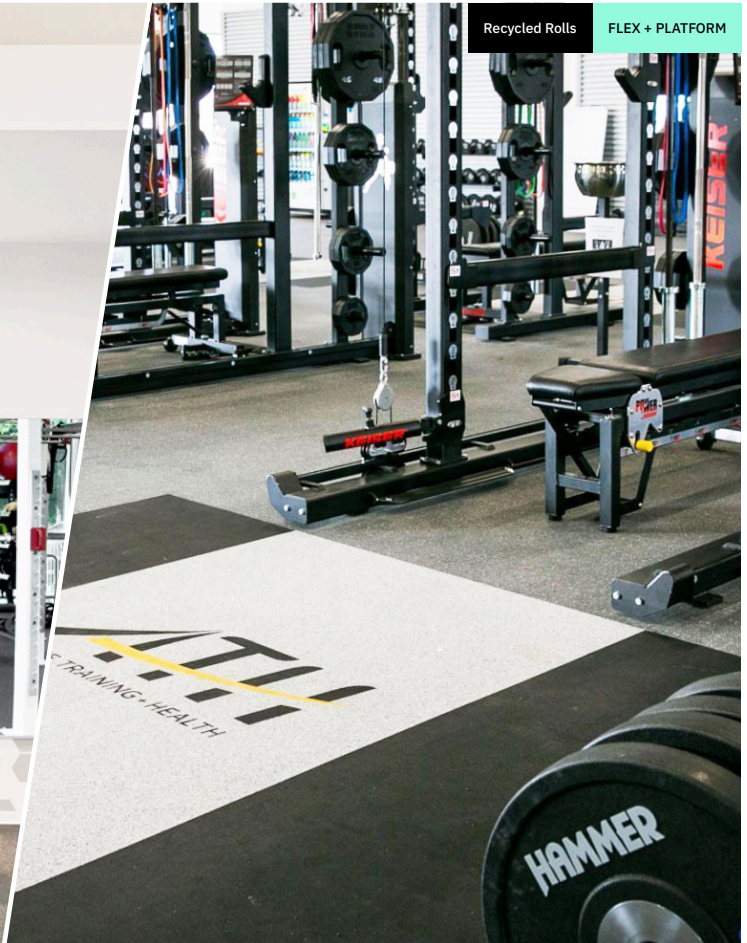

Recycled Rolls

FLEX + PLATFORM