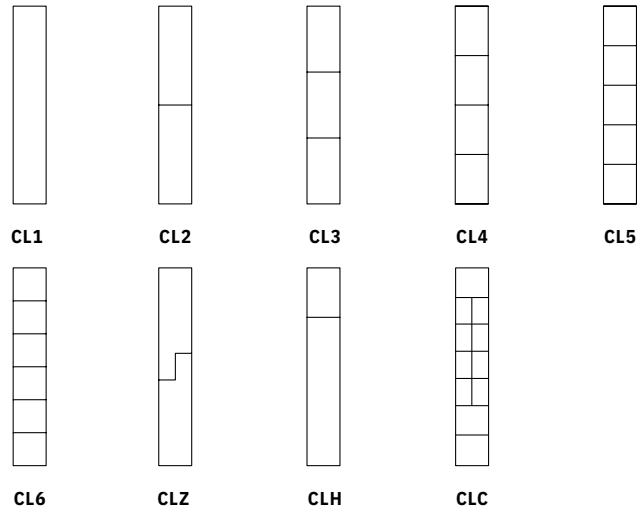

CONFIGURATIONS

SIZING OPTIONS

We manufacture our club lockers to a mix and match configuration system so you can customize your project with a combination of full length CL1 lockers down to smaller CLC cell phone cubbies with USB power.

Typical size is **15"W x 20"D x 72"H**

WIDTH	12"	15"	18"	20"
DEPTH	12"	15"	18"	20"
HEIGHT	60"	72"	84"	

NINE TIER OPTIONS

Grid club locker tier options are made to be modular and fit together in any combination to perfectly fit your space.