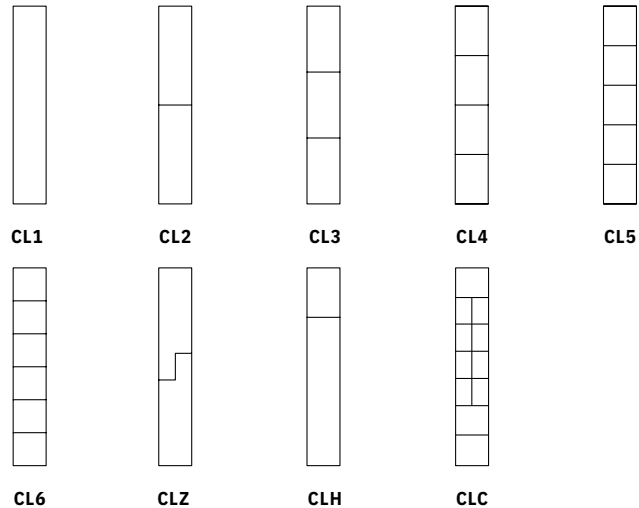

WOOD

Stains below are shown in Red Oak. Wood club lockers can be customized to match project stain with multiple wood species.

WOOD DOOR STYLES

CONFIGURATIONS

SIZING OPTIONS

We manufacture our club lockers to a mix and match configuration system so you can customize your project with a combination of full length CL1 lockers down to smaller CLC cell phone cubbies with USB power.

Typical size is **15"W x 20"D x 72"H**

WIDTH	12"	15"	18"	20"
DEPTH	12"	15"	18"	20"
HEIGHT	60"	72"	84"	

NINE TIER OPTIONS

Grid club locker tier options are made to be modular and fit together in any combination to perfectly fit your space.