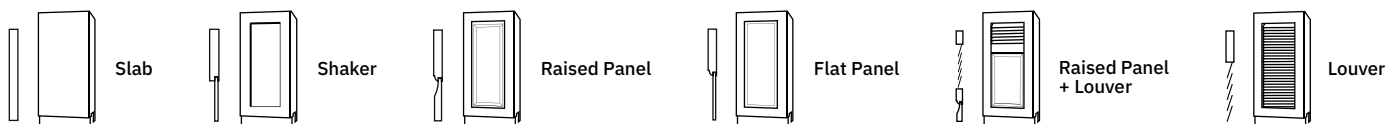

WOOD DOOR STYLES